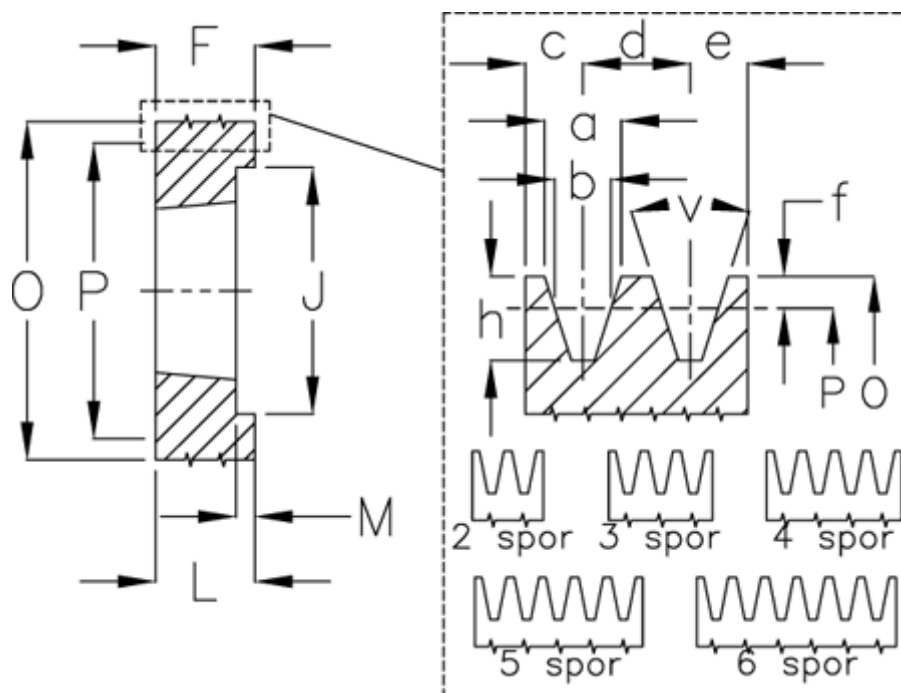

Article number: 604113012504

Description: V-belt pulley SPZ 125/4 TL2012

Measures

a	= 9.7	For bush	= 2012	P	= 125
b	= 8.5	h	= 11.0	Type	= SPZ
Bush ζ max	= 50	J	= 96	v	= 38 degrees
c	= 8.0	K	= -		
d	= 12	L	= 32		
e	= 8.0	m	= 20.0		
f	= 2.0	Number of ribs	= 4		
F	= 52	O	= 129.0		